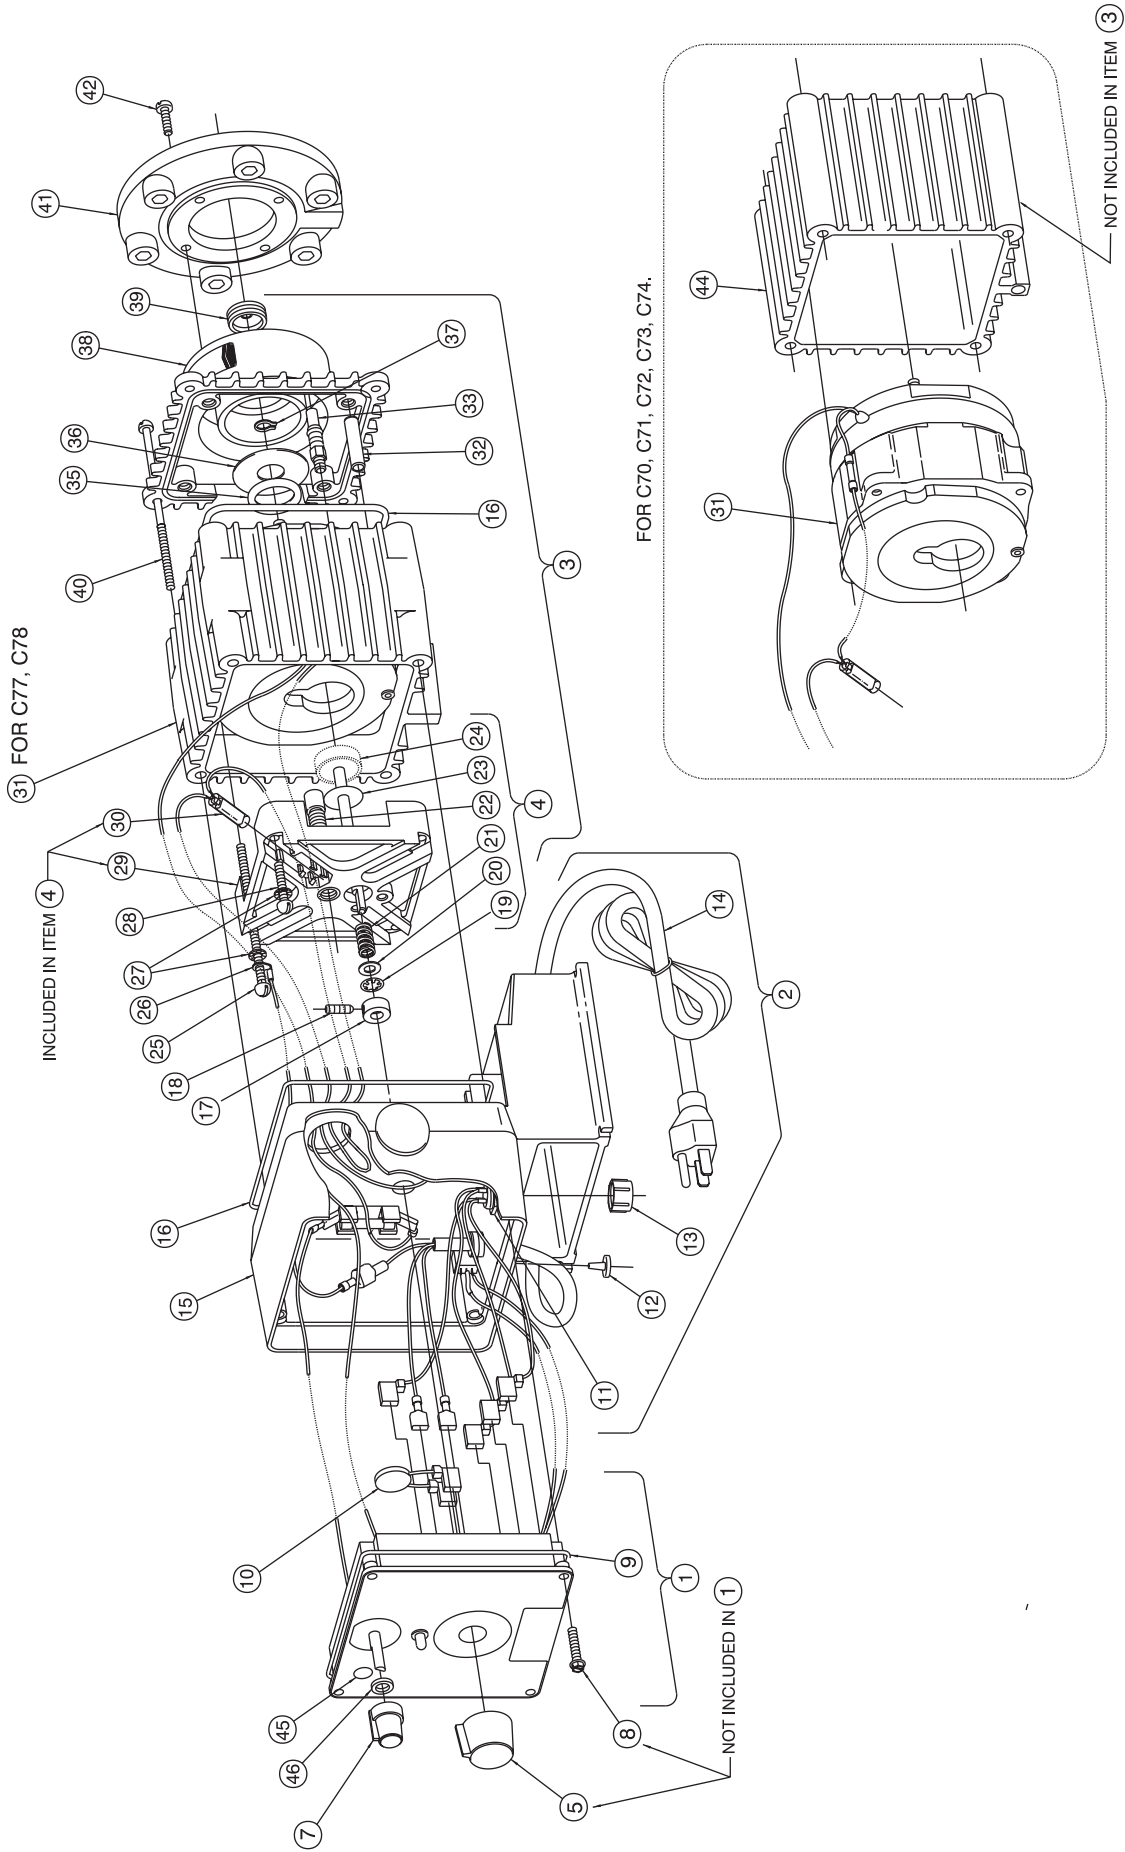

Series C7 Drive Assembly Parts List

KEY NO.	MODEL SERIES	PART NO.	DESCRIPTION	QTY.	
1	C701, C711 C702, C703, C705, C706, C707 C712, C713, C715, C716, C717	33814	Control Panel Assembly, 120V	1	
		33815	Control Panel Assembly, 240V	1	
	C721, C761	33816	Control Panel Assembly, 120V	1	
		33817	Control Panel Assembly, 240V	1	
	C722, C723, C725, C726, C727, C762, C763, C765, C766, C767	33818	Control Panel Assembly, 120V	1	
		33819	Control Panel Assembly, 240V	1	
	C731 C732, C733, C735, C736, C737	33820	Control Panel Assembly, 120V	1	
		33821	Control Panel Assembly, 240V	1	
	C742, C743, C745, C746, C747	33211	Control Panel Assembly, 120V	1	
		33212	Control Panel Assembly, 240V	1	
	C772, C773, C775, C776, C777	33822	Control Panel Assembly, 120V	1	
		33823	Control Panel Assembly, 240V	1	
	2	C782, C783, C785, C786, C787	32401	Housing Assembly, 120V	1
			32402	Housing Assembly, 240V	1
C701, C711, C721, C731, C741		32403	Housing Assembly, 220-240V	1	
		32404	Housing Assembly, 220-240V, U.K.	1	
C702, C712, C722, C732, C742		32405	Housing Assembly, 220-240V, Aust.	1	
		32406	Housing Assembly, 220-240V, SWISS	1	
C703, C713, C723, C733, C743		32252	Housing Assembly, 120V	1	
		32253	Housing Assembly, 240V	1	
C705, C715, C725, C735, C745		32502	Housing Assembly, 220-240V	1	
		32503	Housing Assembly, 220-240V, U.K.	1	
C706, C716, C726, C736, C746		32504	Housing Assembly, 220-240V, Aust.	1	
		32505	Housing Assembly, 220-240V, SWISS	1	
C707, C717, C727, C737, C747	32533	EPU & Spacer Asm. w/Stroke Adj., 120V	1		
	32534	EPU & Spacer Asm. w/Stroke Adj., 240V	1		
C761, C771, C781	32535	EPU & Spacer Asm. w/Stroke Adj., 120V	1		
	32536	EPU & Spacer Asm. w/Stroke Adj., 240V	1		
C762, C772, C782	32537	EPU & Spacer Asm. w/Stroke Adj., 120V	1		
	31850	EPU & Spacer Asm. w/Stroke Adj., 240V	1		
C763, C765, C766, C767	31851	EPU & Spacer Asm. w/Stroke Adj., 120V	1		
	32329	EPU & Spacer Asm. w/Stroke Adj., 240V	1		
C771 C772, C773, C775, C776, C777	32330	EPU & Spacer Asm. w/Stroke Adj., 120V	1		
	32331	EPU & Spacer Asm. w/Stroke Adj., 240V	1		
C782, C783, C785, C786, C787	32332	EPU & Spacer Asm. w/Stroke Adj., 120V	1		
	32333	EPU & Spacer Asm. w/Stroke Adj., 240V	1		
4	C7	32251	Stroke Bracket Assembly	1	
		31891	Knob, Stroke	1	
5	C7	30709	Knob, Speed	1	
		30306	Screw, 10 x 1PH S.S.	4	
7	C7	10166	O-Ring	1	
		10626	MOV Assembly, 120V	1	
9	C7	10627	MOV Assembly, 220-240V	1	
		25907	Jack Assembly	1	
10	C7X1	30307	Plug	1	
		25930	Cover	1	
11	C7X3, C7X5, C7X6, C7X7	26293	Power Cord Assembly, 120V	1	
		26296	Power Cord Assembly, 240V	1	
12	C7	26297	Power Cord Assembly, 220-240V, DIN	1	