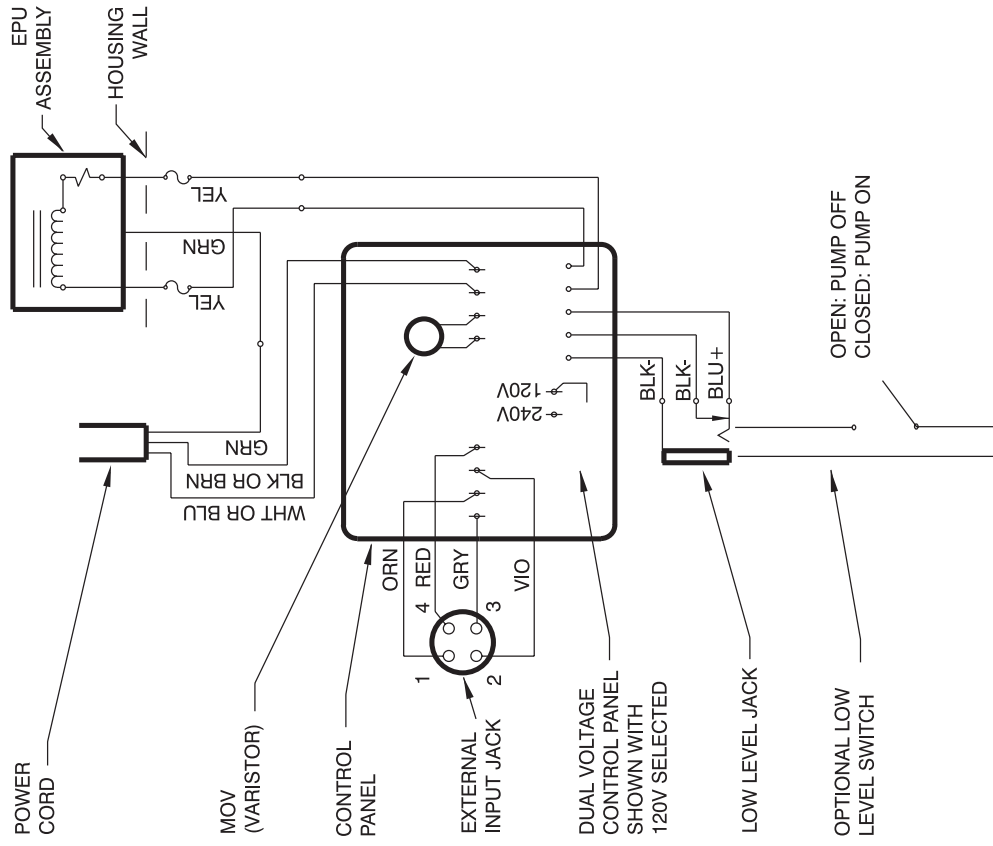

Series C7 Control Panel Detail Series C7 Wirina Dianram

*To adjust pressure control: Remove yellow cap. With small screwdriver, and the pump running, turn the pressure control adjustment slowly counterclockwise until pump just begins to stall. From this stall point, turn clockwise approximately 30 degrees. This is the optimum pressure control setting for your application.