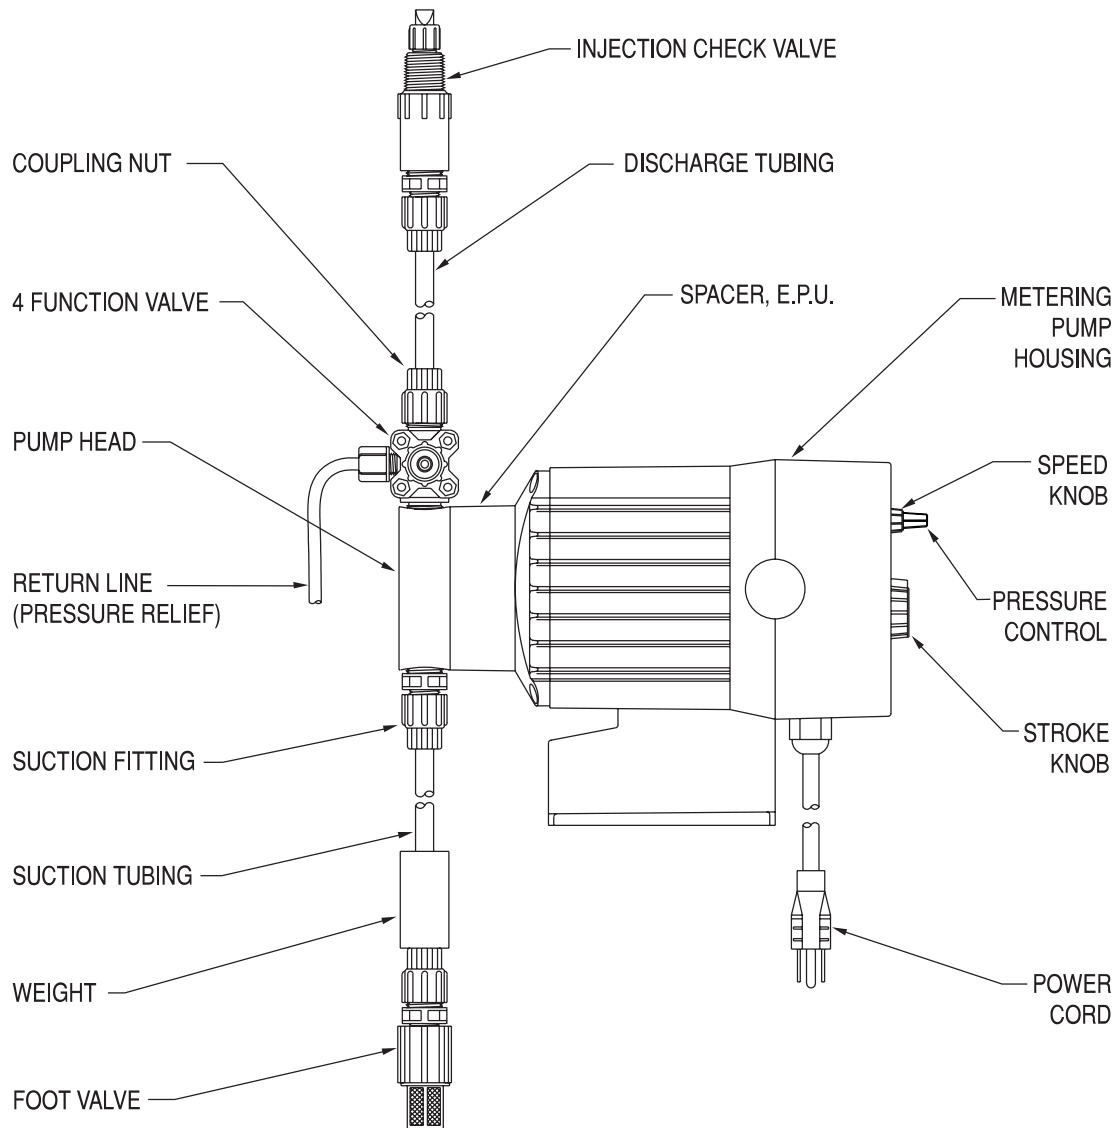

Instruction Supplement

Series C7

Electronic Metering Pump

Metering Pump Component Diagram

201 Ivyland Road
Ivyland, PA 18976 USA
TEL: (215) 293-0401
FAX: (215) 293-0445
<http://www.lmipumps.com>