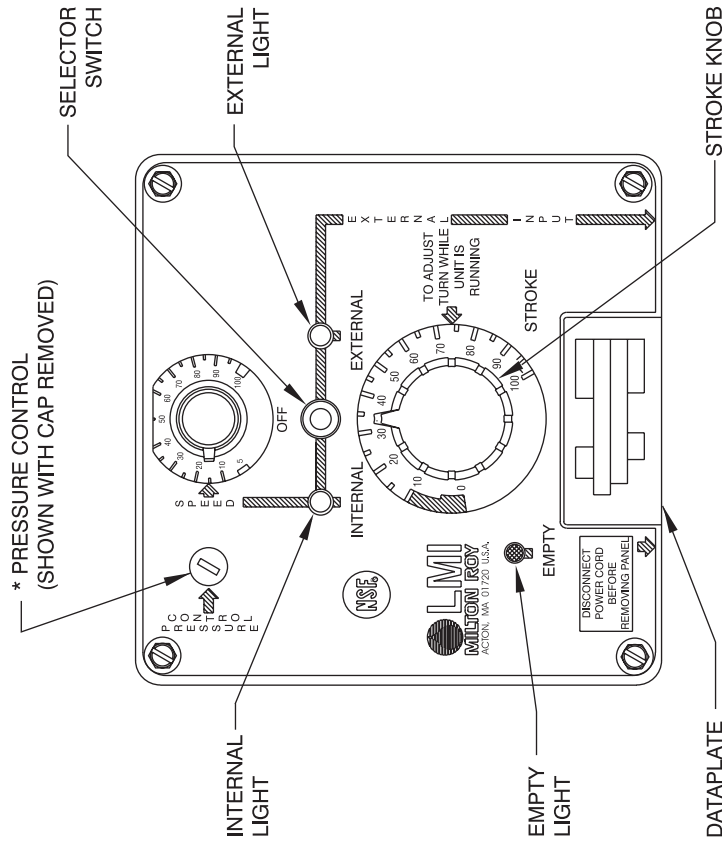

Series C7 Control Panel Detail Series C7 Wirina Dianram

*To adjust pressure control: Remove yellow cap. With small screwdriver, and the pump running, turn the pressure control adjustment slowly counterclockwise until pump just begins to stall. From this stall point, turn clockwise approximately 30 degrees. This is the optimum pressure control setting for your application.